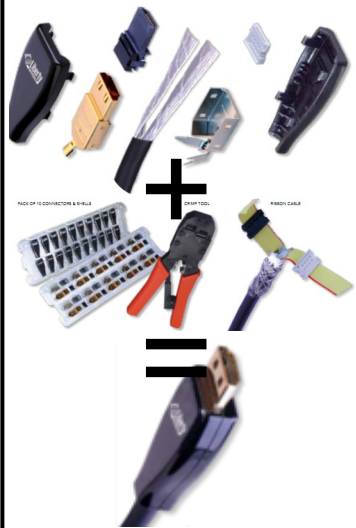

Product overview.

GUI designer Overview

Session2 Technical—10h30 to 15h00

Setting up a system with the new Speakercraft Driver.

Make your own HDMI cable

[Watch the Video](#)

HDMI is here to stay *and* becoming more technical by the month. The introduction of 3D now means that we are trying to squeeze even more data down the CAT6 cable. With Intelix we will show you how to reliably distribute HDMI. There are many areas of HDMI that can cause a system to fail—this course is a *MUST* for *successful* system designers and installers. We have new products to present as well—The Intelix HDbaseT—HDMI 1.4, 100baseT Ethernet, RS232 and IR control on a single Balun. With new TV's having internet capability you can now handle all of the cabling on 1xCAT6 as well as HDMI over CO-AX for hassle free retrofit.